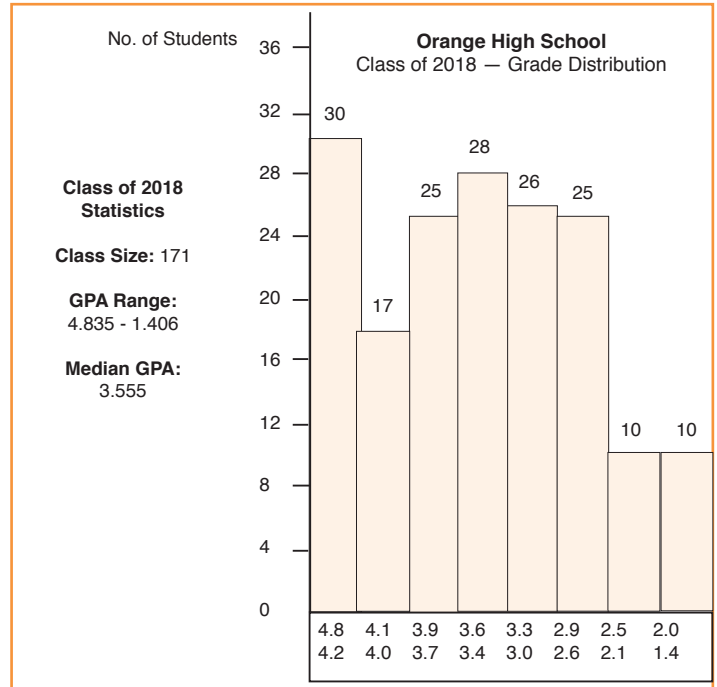

GRADING SYSTEM/CLASS RANK/WEIGHTING

- Because of the competitive nature of Orange High School, we do not rank for college admission
- Per the State of Ohio Department of Higher Education, College Credit Plus courses count as AP weighting on a student's transcript in the following subjects: English, Mathematics, Science, Social Studies, and Foreign Language.
- The following values are given for marks:

Grade	CP	Honors	AP
A+ (97-100)	4.33	4.83	5.33
A (93-96)	4	4.5	5
A- (90-92)	3.67	4.17	4.67
B+ (87-89)	3.33	3.83	4.33
B (83-86)	3	3.5	4
B- (80-82)	2.67	3.17	3.67
C+ (77-79)	2.33	2.83	3.33
C (73-76)	2	2.5	3
C- (70-72)	1.67	2.17	2.67
D+ (67-69)	1.33	1.83	2.33
D (63-66)	1	1.5	2
D- (60-62)	0.67	1.17	1.67
F (Below 60)	0	0	0

2018 College Acceptance Highlights

The University of Akron*	University of Florida	Notre Dame College of Ohio
American University*	Fordham University	Oberlin Conservatory of Music*
Arizona State University*	Gannon University	Ohio Northern University
Ashland University	The George Washington University	Ohio University*
Baldwin Wallace University*	Georgetown University	Ohio Wesleyan University
Ball State University*	Georgia Institute of Technology*	University of Oregon
Bard College	Harvard University*	Parsons, The New School*
Berklee College of Music*	Hiram College*	Pennsylvania State University
Boston College	Indiana University*	University of Portland
Boston University	Iowa State University	Purdue University
Bowling Green State University*	James Madison University	Rensselaer Polytechnic Institute
University of California*	John Carroll University*	San Diego State University*
Carnegie Mellon University	Kent State University*	University of San Diego*
Case Western Reserve University*	University of Kentucky*	Savannah College of Art and Design
University of Chicago*	Kenyon College*	School of the Art Institute of Chicago*
University of Cincinnati*	Lake Erie College	University of South Carolina*
Clark Atlanta University	Lehigh University	SUNY Buffalo State College
Clemson University	Loyola University	Syracuse University*
Cleveland Institute of Art*	Marietta College*	Temple University*
Cleveland State University*	University of Maryland, College Park	The Ohio State University*
College for Creative Studies	McGill University	Tiffin University
University of Colorado*	Metropolitan State University of Denver*	University of Toledo*
Columbia College Chicago	Miami University*	Tufts University*
Columbus College of Art and Design*	University of Miami*	Tulane University*
Cornell University*	Michigan State University	The University of Northwestern Ohio
Cuyahoga Community College*	Michigan Technological University	Ursuline College*
University of Dayton*	University of Michigan*	University of Vermont*
Denison University*	Milwaukee Institute of Art and Design*	University of Virginia*
University of Denver*	University of Minnesota, Twin Cities	Washington and Jefferson College*
DePaul University*	Morehouse College*	Western University*
DePauw University*	University of North Carolina	University of Wisconsin, Madison*
Drexel University	North Carolina State University	Wright State University
Emory University*	Northeastern University	Xavier University
Florida State University	Northwestern University*	Yale University*

2. **Student(s) attending*