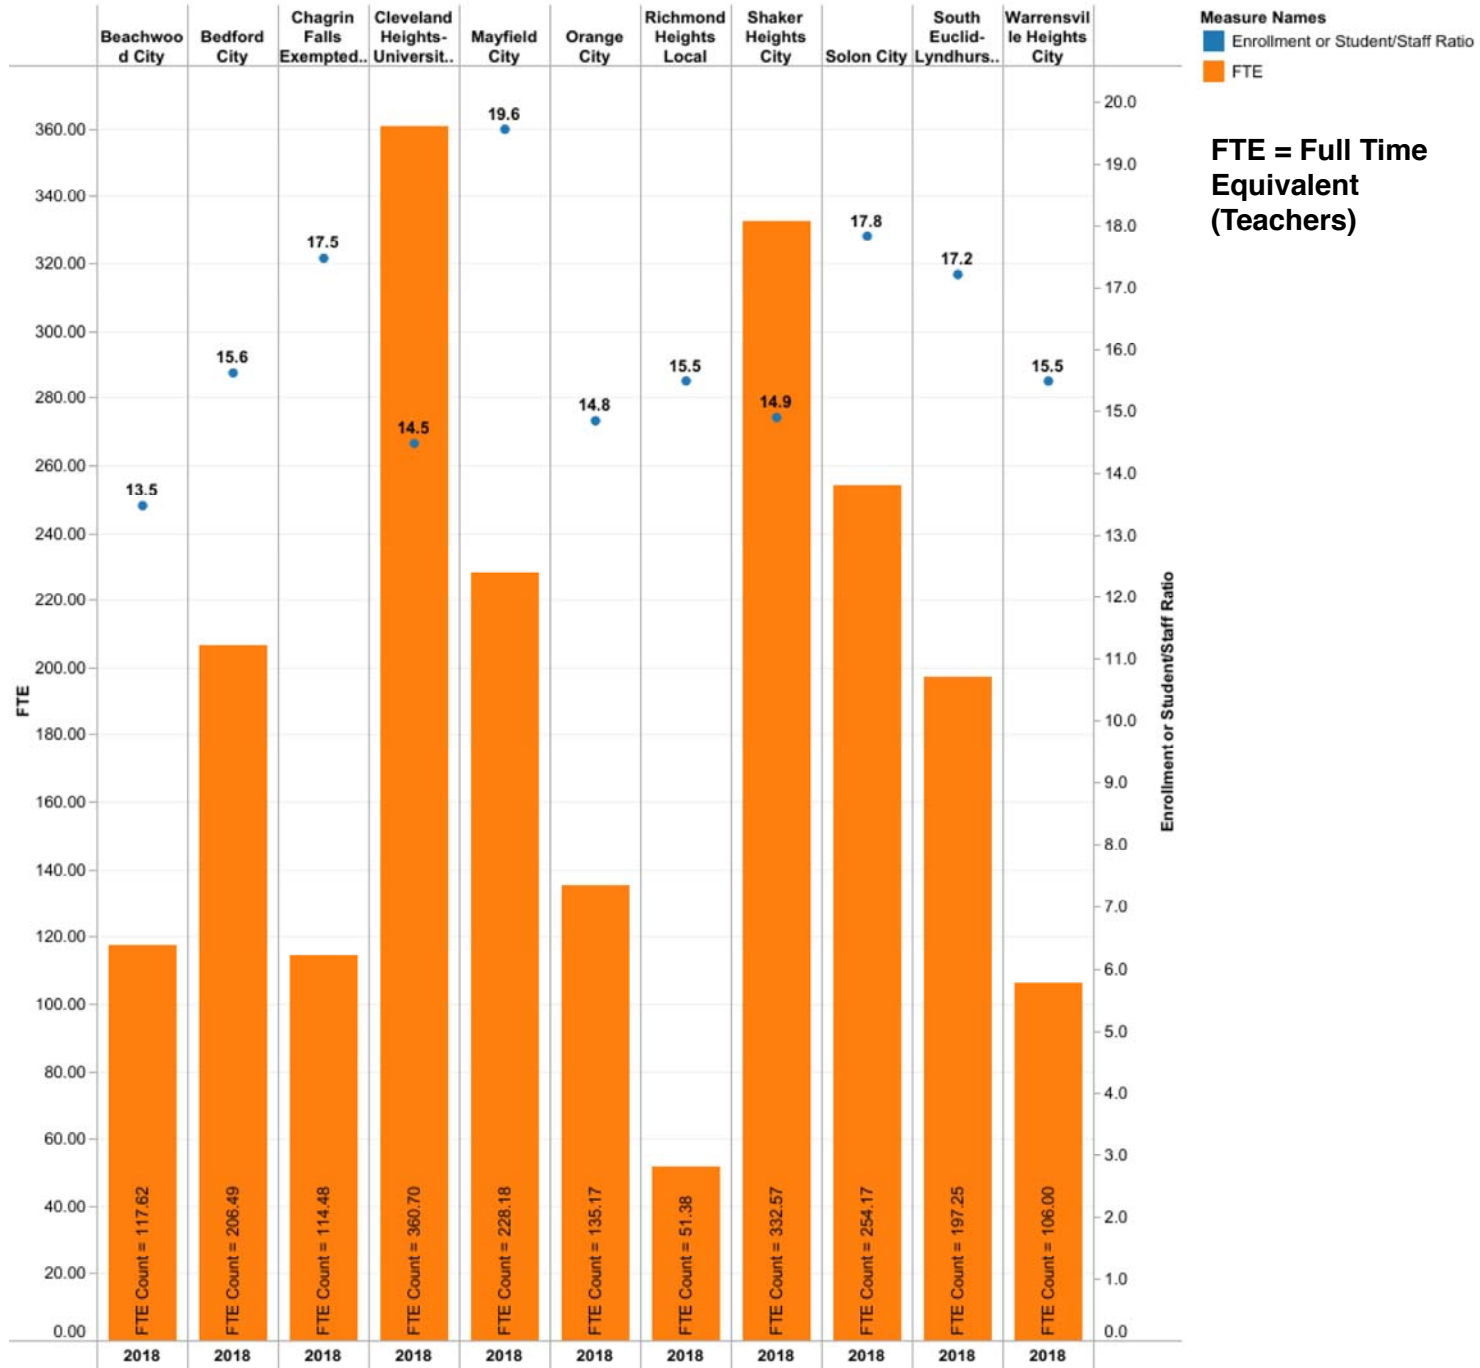

## Staffing Ratios

District(s): Beachwood City, Bedford City, Chagrin Falls Exempted Village and 8 more  
 Position(s): Educational Services Teacher, Regular Teaching, Special Education/Learning Center Teaching and 2 more  
 Source: ODE School Enrollment and EMIS Staff Data Records

**FTE = Full Time Equivalent (Teachers)**